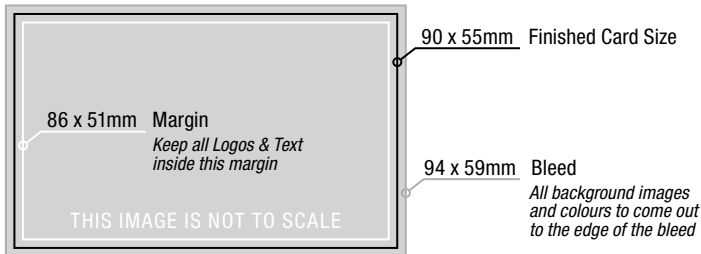

The finished size of your business cards will be 90mm x 55mm after the 2mm bleed is trimmed off. **Black Line** here represents where the bleed area will be trimmed off and the finished edge of your card. Do not put any important information in the bleed area, or near the bleed area as it may be trimmed off. **White Line** Important information cannot be placed too close to the bleed area. We suggest leaving another 2mm internal margin, inside the white line. **Grey Line** The background colour or image must continue into the bleed area, out to the grey line, otherwise an uneven white border may appear around the finished print.

FOLDING $25 per 500 (minimum charge $25)